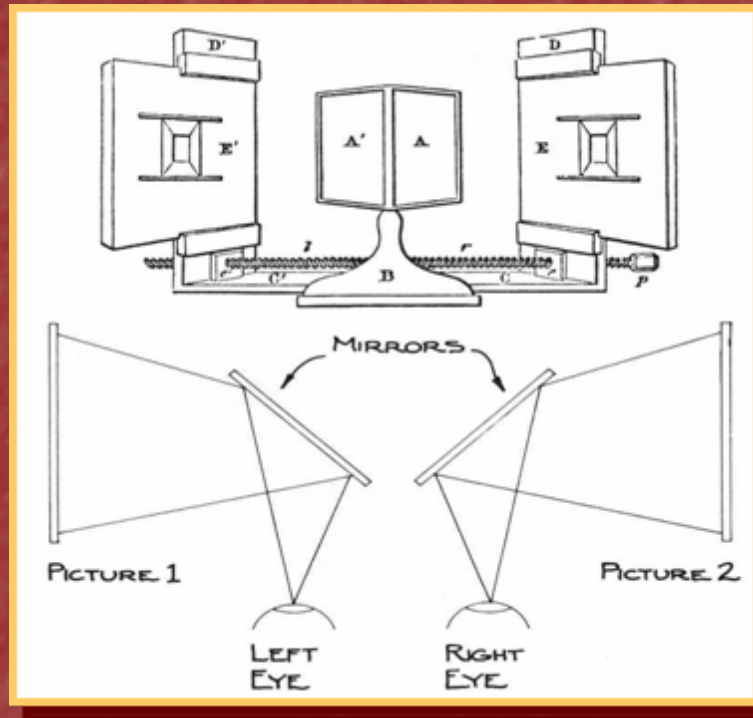

Sir Charles Wheatstone, FRS

The Stereoscope