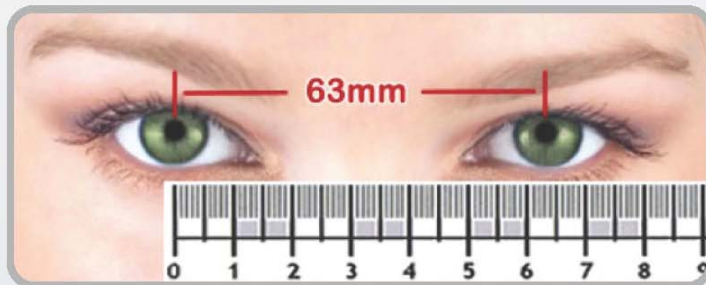

Customer Service: 301-760-7870, 301-825-5662

Home | Men's Glasses | Women's Glasses | More Frames

MU8-210 - Tortoise (Medium Size)

Dimensions	inch
	131 mm
	135 mm
	52 mm
	29 mm
	18 mm

Retail Price: \$200.00
 Our Price: \$39.95

[SELECT LENS](#)

Our price includes single vision prescription lenses

	SPH	CYL	AXIS	ADD
O.D.	-3.75	-1.25	178	+2.5
O.S.	-3.75	-1.50	180	+2.5

3 CRITICAL DATA SETS

BRICK AND MORTAR

ONLINE

Visual ①

Image of visitor