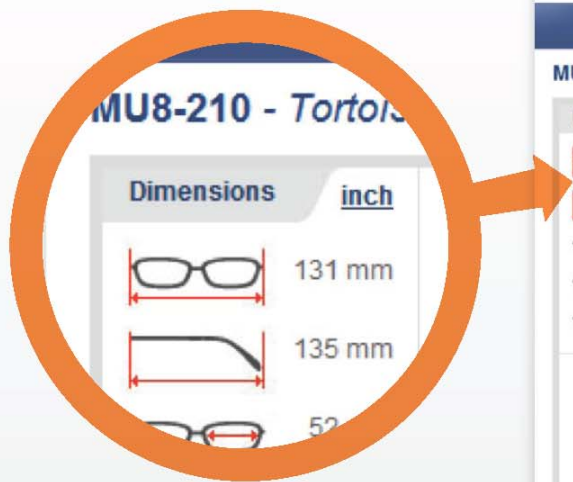

ONLINE EYEGLASSES

THE #1 ONLINE EYEGLASSES SHOP

Customer Service: 301-760-7870, 301-825-5662

Home | Men's Glasses | Women's Glasses | More Frames

MU8-210 - Tortoise (Medium Size)

Dimensions	inch
	131 mm
	135 mm
	52 mm
	29 mm
	18 mm

Retail Price: $200.00
Our Price: $39.95

[SELECT LENS](#)

Our price includes single vision prescription lenses