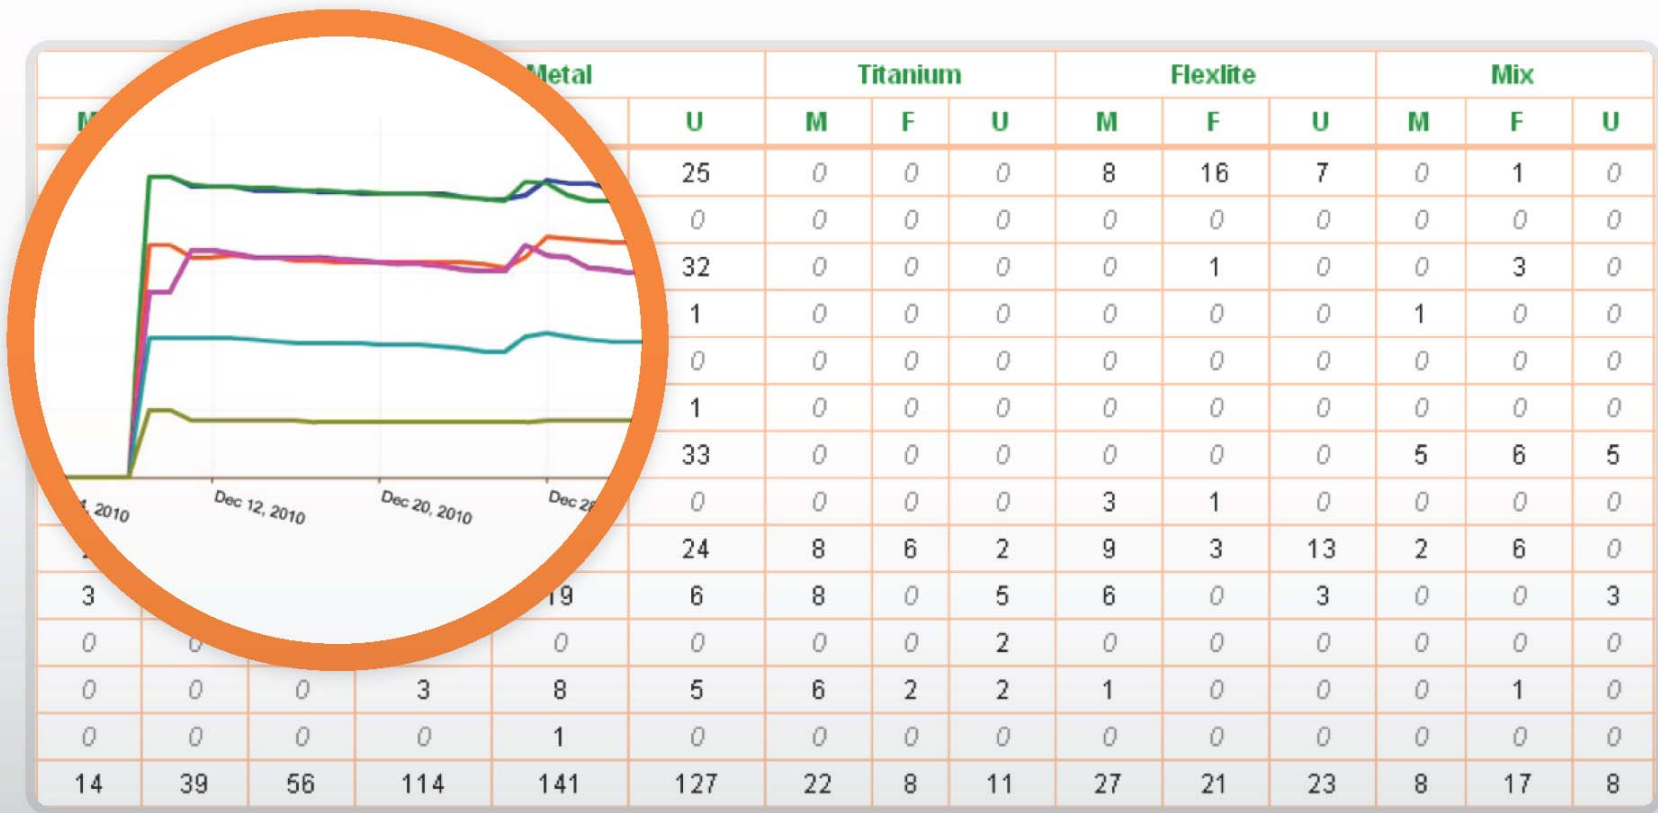

WATCH THE TREES, NOT THE FOREST